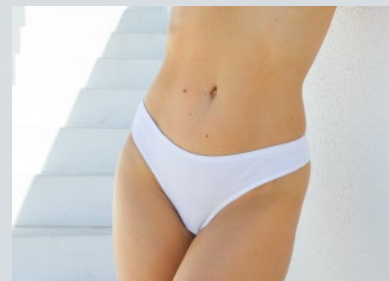

LINEA FAJAS

LINEA AMAMANTAR/REDUCTORES